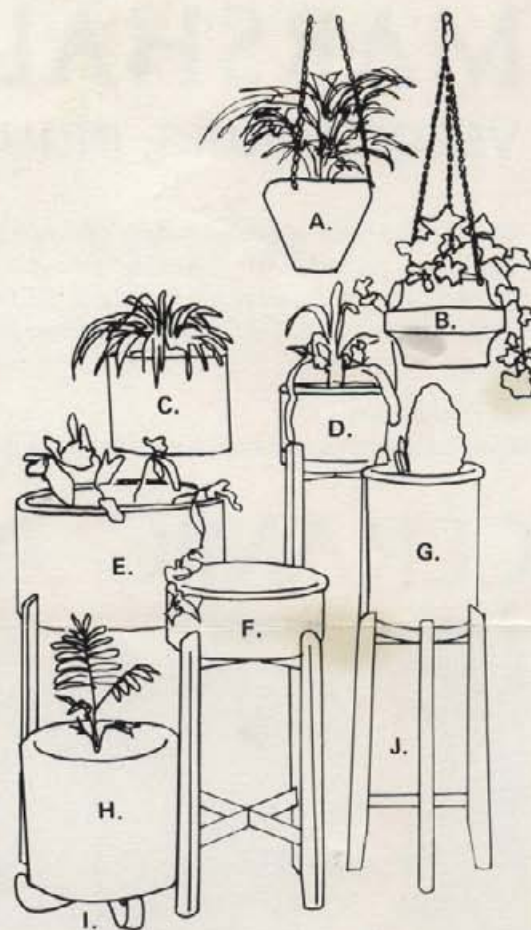

CERAMIC ACCESSORIES - Large

HANGING PLANTERS—

Chain & Hook for ceiling included

- A. HP271-23-D41, 8" Dia. x 8" H..... \$34.00
- B. HP268-0-D37, 6" Dia. x 7" H..... \$34.00

PLANTERS

- C. P161-28-125, 12" Dia. x 9" H..... \$26.50
- D. P163-45, 10" Dia. x 6 1/2" H..... \$15.00
- E. P212-0-D37, 17" Dia. x 10" H..... \$46.00
- F. P162-28-D38, 12" Dia. x 5" H..... \$22.00
- G. P160-32, 10" Dia. x 13 1/2" H..... \$31.00
- H. P211-28-D65, 12" Dia. x 11" H..... \$32.00

WALNUT PLANTER FEET—Available for any planter form—please specify planter number

- I. WFI, Low Walnut Foot,..... \$12.00
- J. WF4, 19" High Walnut Stand,..... \$30.00
Shipped Knocked Down

MARSHALL STUDIOS, INC.