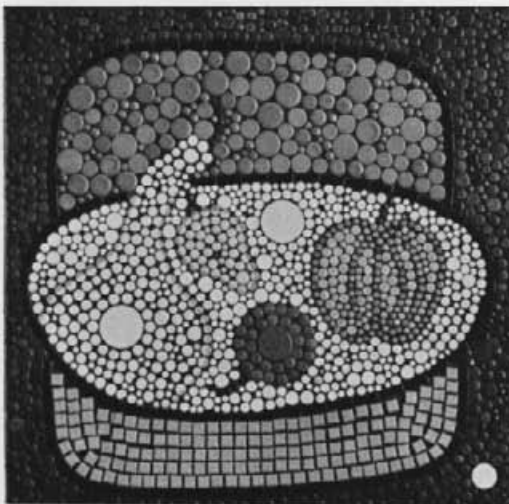

Designer: JANE MARTZ

Item No. TM2/32 Tile Mural  
Size: 11" wide x 19" high  
Approximate Retail Price: 67.00

TILE and WALNUT WALL MURALS

Available in a wide variety of designs,  
sizes and glaze colors

Item No. TM1/14 Tile Mural  
Size: 37" wide x 31" high  
Approximate Retail Price: 316.00

Information available upon request

Item No. TM3/28 Tile Mural  
Size: 25" wide x 25" high  
Approximate Retail Price: 175.00

STONEWARE hand cut tile with solid  
walnut molding

Prices ranging from 14c to 40c per  
square inch, approximate retail