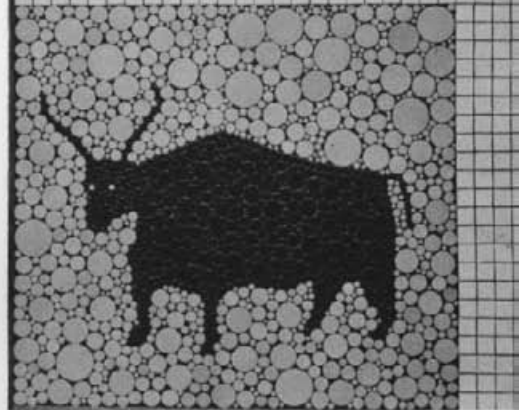

Designer: JANE MARTZ

Item No. TM2/32 Tile Mural  
Size: 11" wide x 19" high  
Approximate Retail Price: 67.00

TILE and WALNUT WALL MURALS

Available in a wide variety of designs,  
sizes and glaze colors

Item No. TM1/14 Tile Mural  
Size: 37" wide x 31" high  
Approximate Retail Price: 316.00

Information available upon request

Item No. TM3/28 Tile Mural  
Size: 25" wide x 25" high  
Approximate Retail Price: 175.00

STONEWARE hand cut tile with solid  
walnut molding

Prices ranging from 14c to 40c per  
square inch, approximate retail