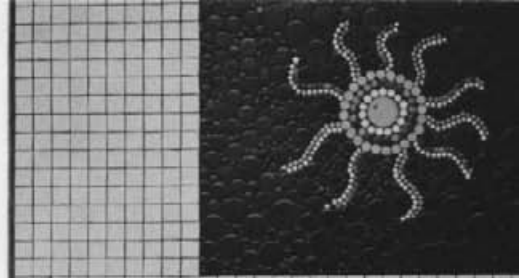

Designer: JANE MARTZ

Item No. TM2/32 Tile Mural  
Size: 11" wide x 19" high  
Approximate Retail Price: 67.00

TILE and WALNUT WALL MURALS

Available in a wide variety of designs,  
sizes and glaze colors

Item No. TM1/14 Tile Mural  
Size: 37" wide x 31" high  
Approximate Retail Price: 316.00

Information available upon request

Item No. TM3/28 Tile Mural  
Size: 25" wide x 25" high  
Approximate Retail Price: 175.00

STONEWARE hand cut tile with solid  
walnut molding

Prices ranging from 14c to 40c per  
square inch, approximate retail