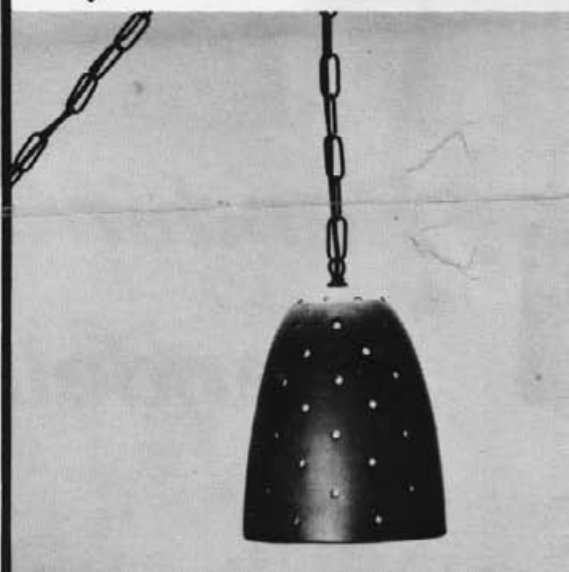

Hanging Lights Only

(Add cost of wiring)

	One-way pull chain socket \$1.00 extra.	
	plain	dec.
236	10.00	16.00
258	9.00	14.50
268	19.00	27.00
271	19.00	27.00

MARSHALL STUDIOS, INC. / Veedersburg, Indiana

268-35
 13" h. 9¼" dia.
 plain matte textured grey
 15' oval brass swag chain,
 walnut canopy—\$30.00

258-28
 9" h. 6½" dia.
 plain matte white
 4' rectangular bronze drop chain,
 walnut canopy—\$20.50

236-30-3 hanging cluster
 bronze oval drop chain,
 walnut canopy—\$73.50
 (\$91.50 with decorated stoneware parts)

236-45
 12" h. 8½" dia.
 plain matte black
 15' oval bronze swag chain,
 walnut canopy—\$21.00