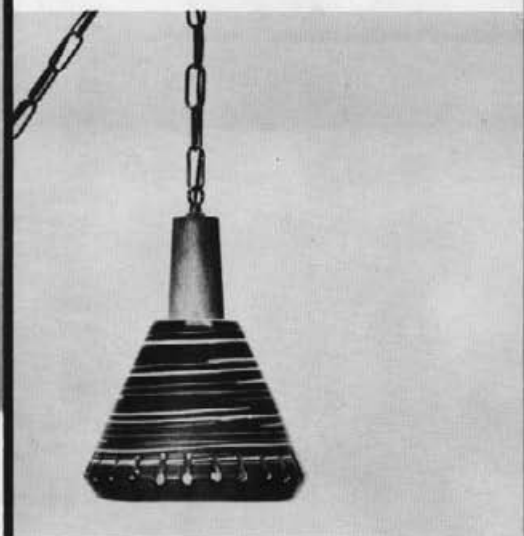

268-35
13" h. 9¼" dia.
plain matte textured grey
15' oval brass swag chain,
walnut canopy—$30.00

258-28
9" h. 6½" dia.
plain matte white
4' rectangular bronze drop chain,
walnut canopy—$20.50

236-30-3 hanging cluster
bronze oval drop chain,
walnut canopy—$73.50
($91.50 with decorated stoneware parts)

236-45
12" h. 8½" dia.
plain matte black
15' oval bronze swag chain,
walnut canopy—$21.00

271-45-116
13½" h. 8" dia.
matte black, tan incising
15' oval bronze swag chain,
walnut canopy—$38.00

MARSHALL STUDIOS, INC./Veedersburg, Indiana

DEPARTMENT: LAMPSHADES   WOOD   STONEWARE
Carolyn Marshall / 317-294-2213   John Marshall / 317-294-2212   Gordon Martz / 317-294-2211