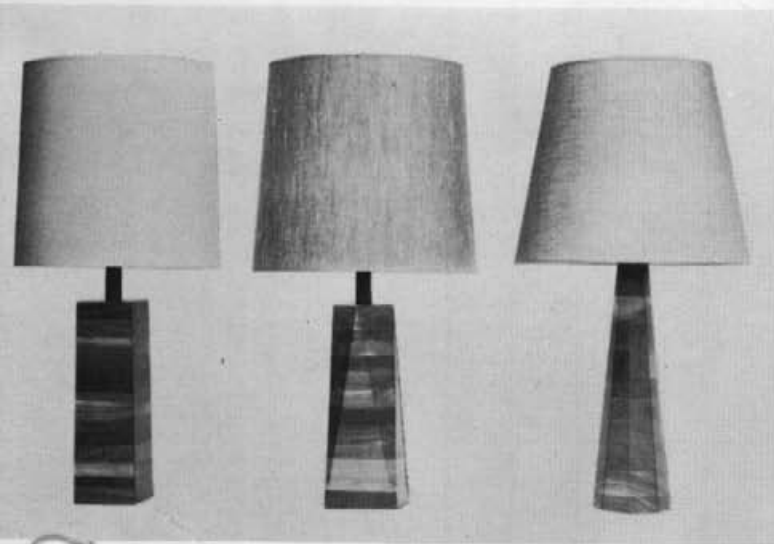

STACKED WALNUT LAMPBASES IN 14 SIZES AND 3 CONTEMPORARY STYLINGS

OVERALL HEIGHTS FROM 18" TO 44" IN 2" DIFFERENCES.

STYLINGS; NEO (SW31= 1° TAPER), DRUM (SW33=3°), CONTINENTAL (SW37=7°)

STACKED WALNUT STYLINGS

NEO
SW31
SQUARE

DRUM
SW33
PRISM

CONTINENTAL
SW37
OCTAGONAL

ORDER BY STYLE NO. AND HEIGHT
DESIRED, I.E.: SW31-32".

INTERESTING
KNOTS, SWIRLS
AND GRAIN
FORMATIONS
REVEAL THE
TREE'S LIFE
HISTORY,
PLEASANTLY
ACCENTING
THE SIMPLE
CONTEMPORARY
FORMS IN
STACKED WALNUT.